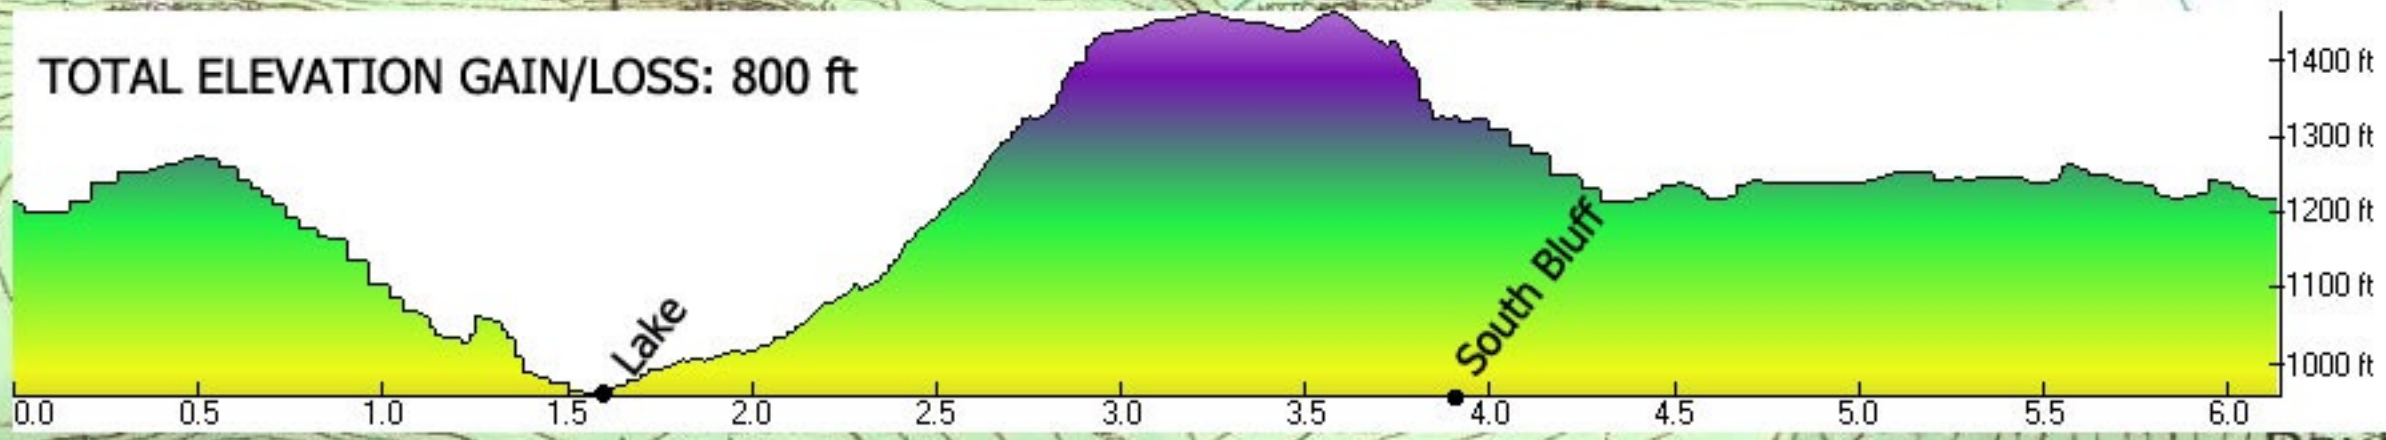

**10K**

10k01	Start	Lake	white	1.55	1.6
10k02	Lake	South Bluff	white	2.31	3.9
10k03	South Bluff	Finish	white	2.29	6.2

Devils  
Nose